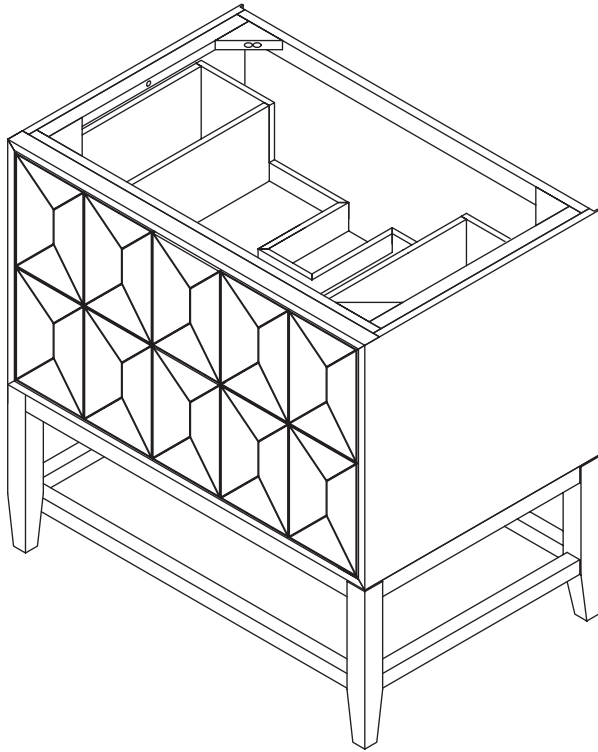

36" Emmeline Single Vanity

D100-V36-CSN

Details and Features

Solids: Ash
 Veneers: Ash
 Panels: Marine MDF
 Installation Type: Free Standing
 Number of Doors: 0
 Number of Drawers: 2
 Assembly Required: No
 Removable organizer with aluminum laminate liner
 Drawer Boxes: Ash veneer over Marine MDF
 English Dovetail joinery
 Aluminum Laminate Drawer Liners
 Hardware Finish: Champagne Brass
 Full Extension, Soft Close Glides
 Vanity Top: Optional 3cm Tops available
 Number of Basins: 1
 (included with optional countertop purchase)

Dimensions

Width: 35-1/2" (902mm)
 Depth: 23-1/4" (591mm)
 Height: 34-13/16" (884 mm)
 Rough-In: 21-11/16" (551mm)

36" Emmeline Single Vanity

D100-V36-CSN

All dimensions and specifications are nominal and may vary. Use actual products for accuracy in critical situations.
Diagrams are of cabinets only – James Martin Optional Countertops and sinks are not shown.

36" Emmeline Single Vanity

D100-V36-CSN

All dimensions and specifications are nominal and may vary. Use actual products for accuracy in critical situations. Diagrams are of cabinets only – James Martin Optional Countertops and sinks are not shown.