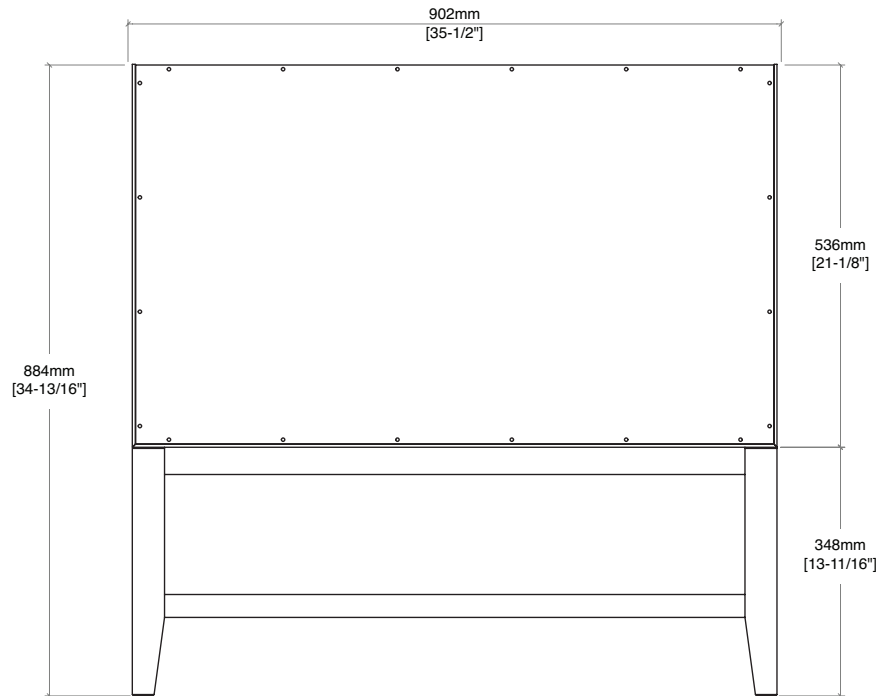

36" Emmeline Single Vanity

D100-V36-CSN

Details and Features

Solids: Ash
 Veneers: Ash
 Panels: Marine MDF
 Installation Type: Free Standing
 Number of Doors: 0
 Number of Drawers: 2
 Assembly Required: No
 Removable organizer with aluminum laminate liner
 Drawer Boxes: Ash veneer over Marine MDF
 English Dovetail joinery
 Aluminum Laminate Drawer Liners
 Hardware Finish: Champagne Brass
 Full Extension, Soft Close Glides
 Vanity Top: Optional 3cm Tops available
 Number of Basins: 1
 (included with optional countertop purchase)

Dimensions

Width: 35-1/2" (902mm)
 Depth: 23-1/4" (591mm)
 Height: 34-13/16" (884 mm)
 Rough-In: 21-11/16" (551mm)

36" Emmeline Single Vanity

D100-V36-CSN

All dimensions and specifications are nominal and may vary. Use actual products for accuracy in critical situations.
Diagrams are of cabinets only – James Martin Optional Countertops and sinks are not shown.

36" Emmeline Single Vanity

D100-V36-CSN

All dimensions and specifications are nominal and may vary. Use actual products for accuracy in critical situations.
Diagrams are of cabinets only – James Martin Optional Countertops and sinks are not shown.
