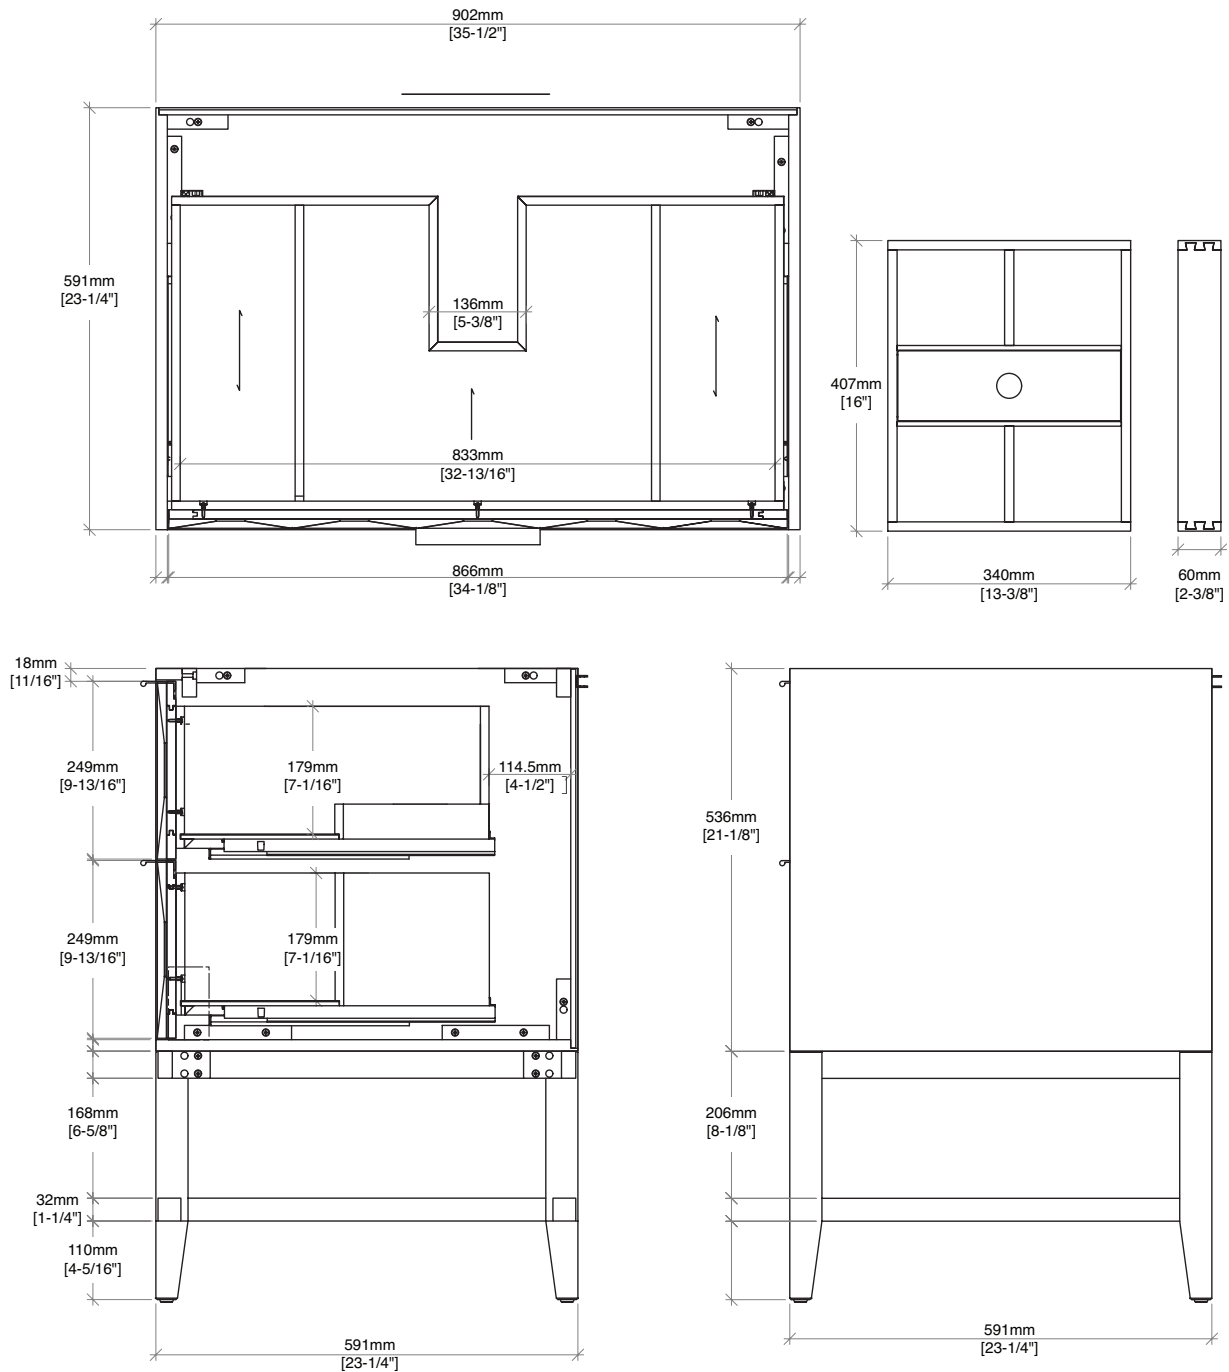

36" Emmeline Single Vanity

D100-V36-CSN

Details and Features

Solids: Ash
 Veneers: Ash
 Panels: Marine MDF
 Installation Type: Free Standing
 Number of Doors: 0
 Number of Drawers: 2
 Assembly Required: No
 Removable organizer with aluminum laminate liner
 Drawer Boxes: Ash veneer over Marine MDF
 English Dovetail joinery
 Aluminum Laminate Drawer Liners
 Hardware Finish: Champagne Brass
 Full Extension, Soft Close Glides
 Vanity Top: Optional 3cm Tops available
 Number of Basins: 1
 (included with optional countertop purchase)

Dimensions

Width: 35-1/2" (902mm)
 Depth: 23-1/4" (591mm)
 Height: 34-13/16" (884 mm)
 Rough-In: 21-11/16" (551mm)

36" Emmeline Single Vanity

D100-V36-CSN

All dimensions and specifications are nominal and may vary. Use actual products for accuracy in critical situations.
Diagrams are of cabinets only – James Martin Optional Countertops and sinks are not shown.

36" Emmeline Single Vanity

D100-V36-CSN

All dimensions and specifications are nominal and may vary. Use actual products for accuracy in critical situations.
Diagrams are of cabinets only – James Martin Optional Countertops and sinks are not shown.
