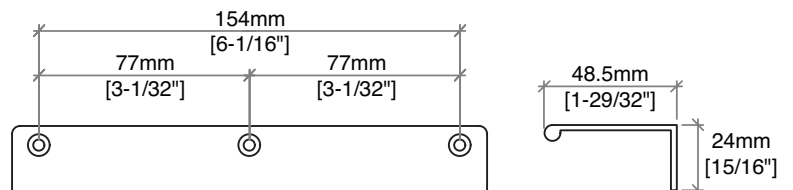

36" Emmeline Single Vanity

D100-V36-CSN

Details and Features

Solids: Ash
 Veneers: Ash
 Panels: Marine MDF
 Installation Type: Free Standing
 Number of Doors: 0
 Number of Drawers: 2
 Assembly Required: No
 Removable organizer with aluminum laminate liner
 Drawer Boxes: Ash veneer over Marine MDF
 English Dovetail joinery
 Aluminum Laminate Drawer Liners
 Hardware Finish: Champagne Brass
 Full Extension, Soft Close Glides
 Vanity Top: Optional 3cm Tops available
 Number of Basins: 1
 (included with optional countertop purchase)

Dimensions

Width: 35-1/2" (902mm)
 Depth: 23-1/4" (591mm)
 Height: 34-13/16" (884 mm)
 Rough-In: 21-11/16" (551mm)

36" Emmeline Single Vanity

D100-V36-CSN

All dimensions and specifications are nominal and may vary. Use actual products for accuracy in critical situations.
Diagrams are of cabinets only – James Martin Optional Countertops and sinks are not shown.

36" Emmeline Single Vanity

D100-V36-CSN

All dimensions and specifications are nominal and may vary. Use actual products for accuracy in critical situations.
Diagrams are of cabinets only – James Martin Optional Countertops and sinks are not shown.
