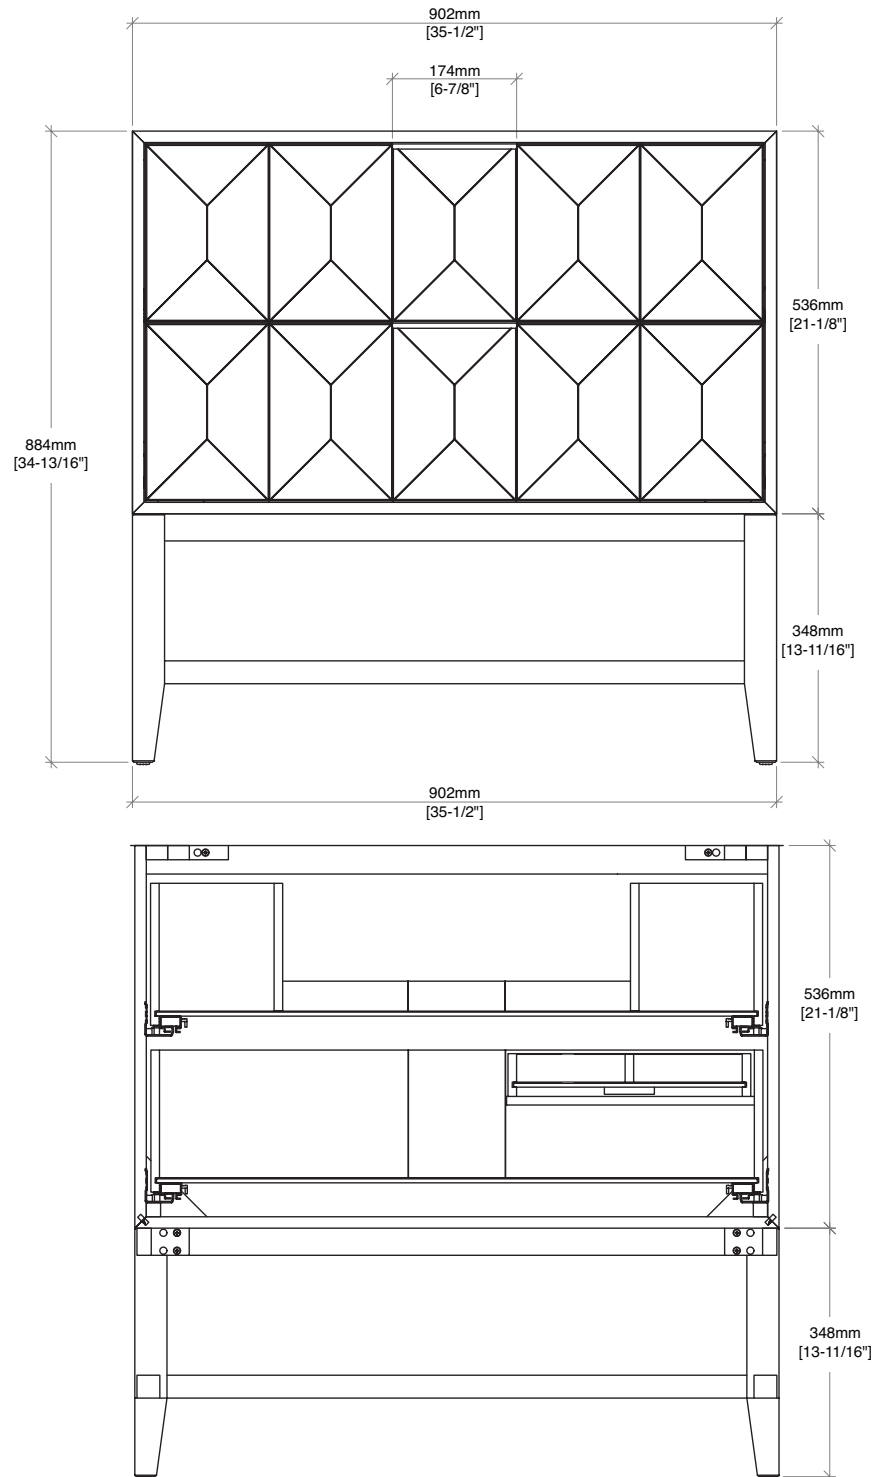

36" Emmeline Single Vanity

D100-V36-CSN

Details and Features

Solids: Ash
 Veneers: Ash
 Panels: Marine MDF
 Installation Type: Free Standing
 Number of Doors: 0
 Number of Drawers: 2
 Assembly Required: No
 Removable organizer with aluminum laminate liner
 Drawer Boxes: Ash veneer over Marine MDF
 English Dovetail joinery
 Aluminum Laminate Drawer Liners
 Hardware Finish: Champagne Brass
 Full Extension, Soft Close Glides
 Vanity Top: Optional 3cm Tops available
 Number of Basins: 1
 (included with optional countertop purchase)

Dimensions

Width: 35-1/2" (902mm)
 Depth: 23-1/4" (591mm)
 Height: 34-13/16" (884 mm)
 Rough-In: 21-11/16" (551mm)

36" Emmeline Single Vanity

D100-V36-CSN

All dimensions and specifications are nominal and may vary. Use actual products for accuracy in critical situations.
Diagrams are of cabinets only – James Martin Optional Countertops and sinks are not shown.

36" Emmeline Single Vanity

D100-V36-CSN

All dimensions and specifications are nominal and may vary. Use actual products for accuracy in critical situations.
Diagrams are of cabinets only – James Martin Optional Countertops and sinks are not shown.
