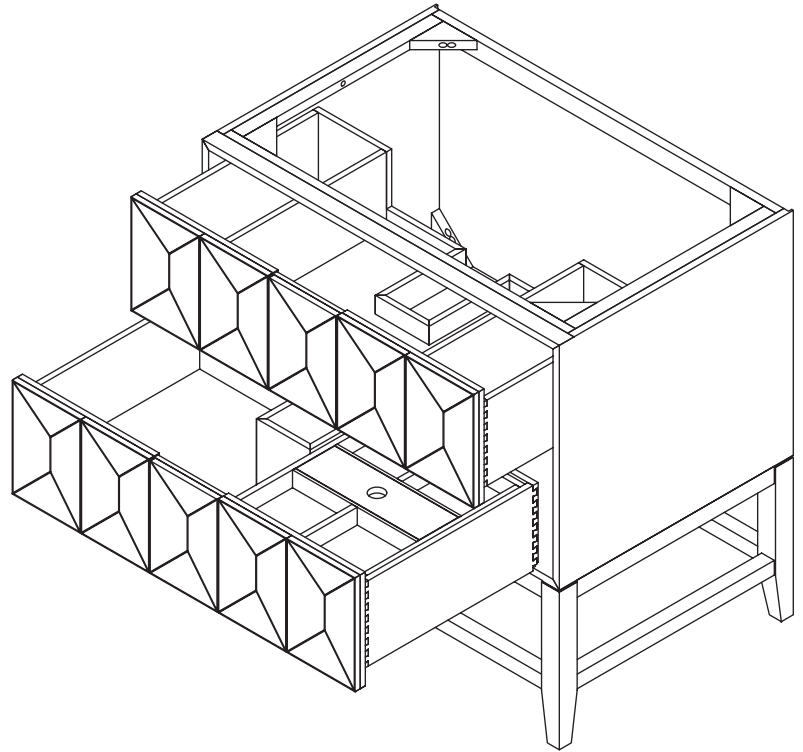

36" Emmeline Single Vanity

D100-V36-CSN

Details and Features

Solids: Ash
 Veneers: Ash
 Panels: Marine MDF
 Installation Type: Free Standing
 Number of Doors: 0
 Number of Drawers: 2
 Assembly Required: No
 Removable organizer with aluminum laminate liner
 Drawer Boxes: Ash veneer over Marine MDF
 English Dovetail joinery
 Aluminum Laminate Drawer Liners
 Hardware Finish: Champagne Brass
 Full Extension, Soft Close Glides
 Vanity Top: Optional 3cm Tops available
 Number of Basins: 1
 (included with optional countertop purchase)

Dimensions

Width: 35-1/2" (902mm)
 Depth: 23-1/4" (591mm)
 Height: 34-13/16" (884 mm)
 Rough-In: 21-11/16" (551mm)

36" Emmeline Single Vanity

D100-V36-CSN

All dimensions and specifications are nominal and may vary. Use actual products for accuracy in critical situations.
Diagrams are of cabinets only – James Martin Optional Countertops and sinks are not shown.

36" Emmeline Single Vanity

D100-V36-CSN

All dimensions and specifications are nominal and may vary. Use actual products for accuracy in critical situations. Diagrams are of cabinets only – James Martin Optional Countertops and sinks are not shown.